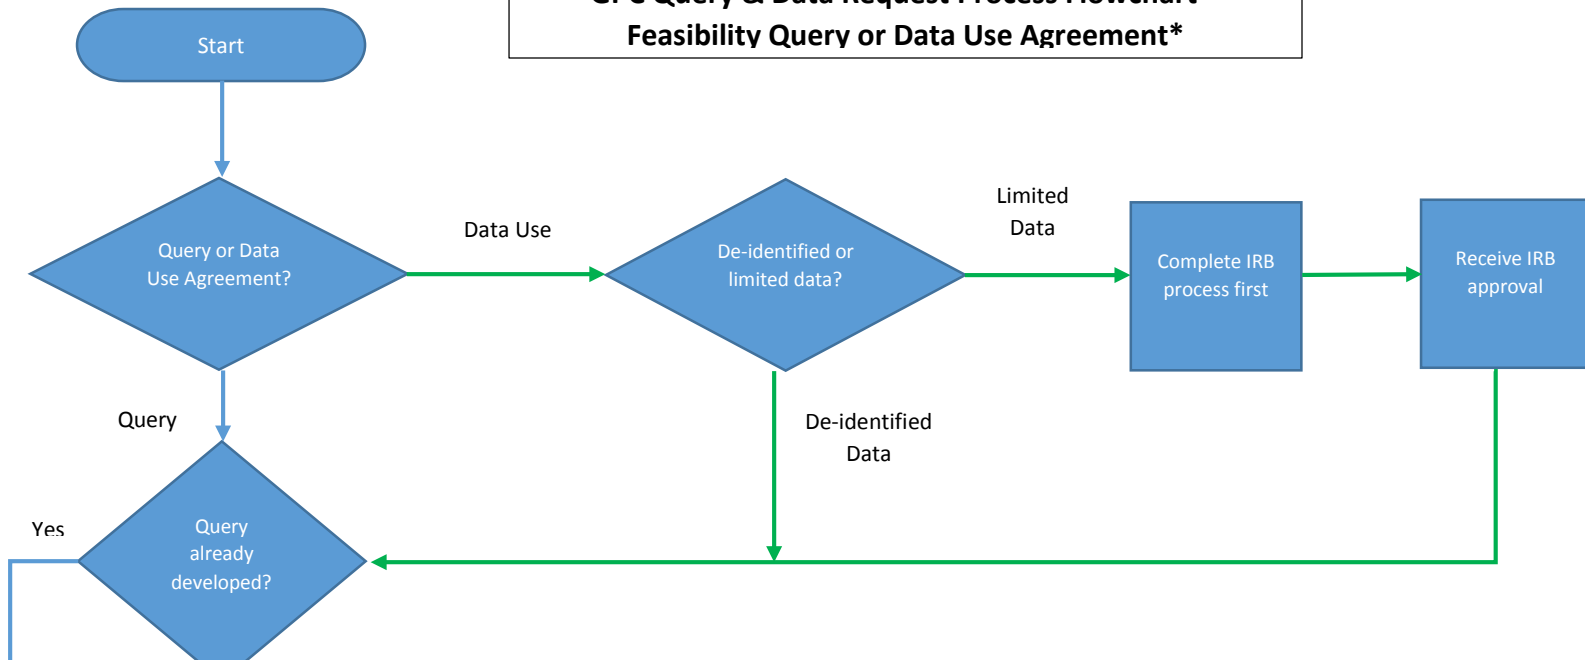

GPC Query & Data Request Process Flowchart – Feasibility Query or Data Use Agreement*

*assumes no SNOW/SHRINE

- Guide to Abbreviations**
- GPC = Greater Plains Collaborative
 - DUA = Data Use Agreement
 - LDS = Limited Data Set
 - IRB = Institutional Review Board
 - HB = Honest Broker
 - DROC = Data Request Oversight Committee
 - REDCap = secure web application for building/managing online surveys and databases